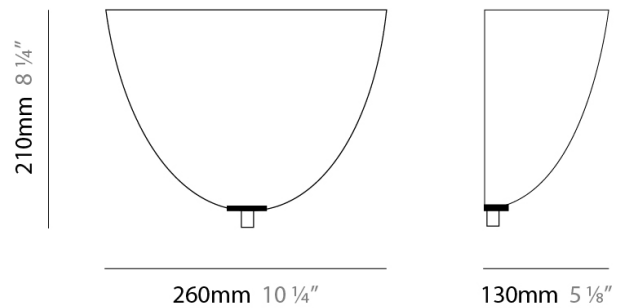

WILLY SURFACE

D83027

GENERAL

Series: Willy
Brand: Panzeri
Division: Design
Mounting Type: Surface
Mounting Location: Wall
Subcategory: Uplight

PHYSICAL

Shape: Dome
Length (mm): 260
Length (in): 9 7/8
Height (mm): 210
Height (in): 8 1/4
Extension (mm): 130
Extension (in): 5 1/8
Light Distribution: Omnidirectional
Weight (kg): 1.63
Weight (lbs): 3.6
Diffuser: Matte White Blown Glass
Fixture Finish: Metallic Gray
Fixture Material: Glass / Aluminum

ELECTRICAL

Number of Lamps: 1
Lamp Type: LED Retrofit
Lamp Shape: T4
Bulb Included: Bulb Not Included
Total Output Wattage (W): 5
Max. Wattage Per Lamp (W): 5
Lamp Base: G9
Input Voltage (V): 120

LED

OPTICAL

RATINGS AND CERTIFICATIONS

Certified By: CSA Certified to UL and CSA Standards
IP rating: IP20