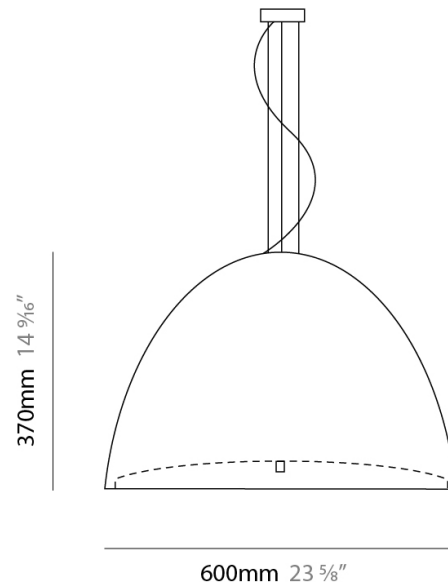

WILLY SUSPENSION

D81344

GENERAL

Series: Willy _____

Brand: Panzeri _____

Division: Design _____

Mounting Type: Suspension _____

Mounting Location: Ceiling _____

Subcategory: Pendant _____

PHYSICAL

Shape: Bell _____

Diameter (mm): 600 _____

Diameter (in): 23 5/8" _____

Height (mm): 370 _____

Height (in): 14 5/8" _____

Max. Overall Height (mm): 2370 _____

Max. Overall Height (in): 93 5/16" _____

Light Distribution: Direct _____

Weight (kg): 12.2 _____

Weight (lbs): 27 _____

Diffuser: Metallic Gray Aluminum Dome and Frosted White Glass Bottom Diffuser _____

Fixture Finish: ALU _____

Fixture Material: Aluminum _____

ELECTRICAL

Number of Lamps: 3 _____

Lamp Type: LED Retrofit _____

Bulb Included: Bulb Not Included _____

Total Output Wattage (W): 45 _____

Max. Wattage Per Lamp (W): 15 _____

Lamp Base: E26 _____

Input Voltage (V): 120 _____

Upon Request: 277Vac / GU24 _____

LED

OPTICAL

RATINGS AND CERTIFICATIONS

Certified By: CSA Certified to UL and CSA Standards _____

IP rating: IP20 _____