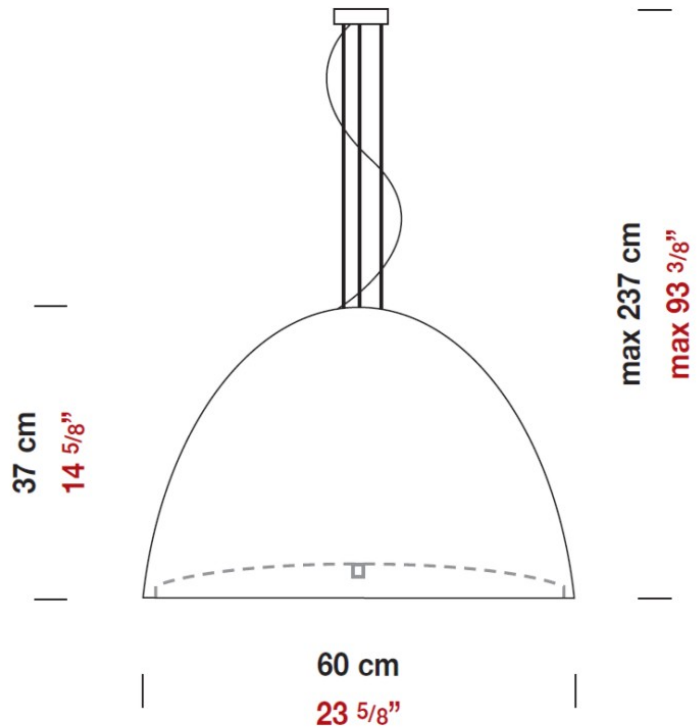

WILLY 60 SUSPENSION

D81014-BLK

GENERAL

Series: Willy
Subseries: Willy 60
Brand: Panzeri
Division: Design
Mounting Type: Suspension
Mounting Location: Ceiling
Subcategory: Pendant

PHYSICAL

Shape: Dome
Diameter (mm): 600
Diameter (in): 23 5/8
Height (mm): 370
Height (in): 14 7/16
Max. Overall Height (mm): 2370
Max. Overall Height (in): 93 5/16
Light Distribution: Direct / Indirect
Weight (kg): 10.22
Weight (lbs): 22.53
Diffuser: Black Blown Glass Dome and Frosted White Glass Bottom Diffuser
Fixture Material: Glass / Aluminum
Cable Details: 2000mm (78 3/4") Long Steel Suspension Cables / 2200mm (86 5/8") Long Power Cable In Transparent PVC

ELECTRICAL

Number of Lamps: 3
Lamp Type: LED Retrofit
Bulb Included: Bulb Not Included
Total Output Wattage (W): 45
Max. Wattage Per Lamp (W): 15
Lamp Base: E26
Input Voltage (V): 120

LED

OPTICAL

RATINGS AND CERTIFICATIONS

Certified By: CSA Certified to UL and CSA Standards
IP rating: IP20