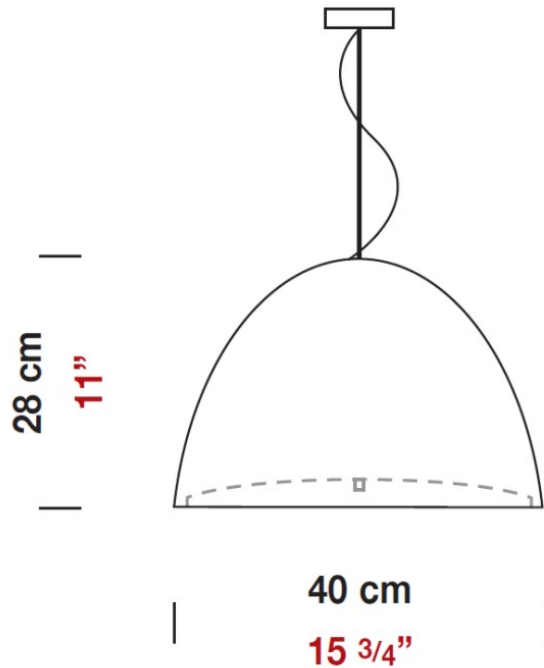

WILLY 40 SUSPENSION

D81057-WHI

GENERAL

Series: Willy
Subseries: Willy 40
Brand: Panzeri
Division: Design
Mounting Type: Suspension
Mounting Location: Ceiling
Subcategory: Pendant

PHYSICAL

Shape: Dome
Diameter (mm): 400
Diameter (in): 15 3/4
Height (mm): 280
Height (in): 11
Max. Overall Height (mm): 2280
Max. Overall Height (in): 89 3/4
Weight (kg): 4.09
Weight (lbs): 9.02
Diffuser: White Blown Glass Dome and Frosted White Bottom
Fixture Finish: WHI
Holder Finish: Metallized Gray
Fixture Material: Blown Glass Lampshade

ELECTRICAL

Number of Lamps: 1
Lamp Type: LED Retrofit
Bulb Included: Bulb Not Included
Total Output Wattage (W): 15
Max. Wattage Per Lamp (W): 15
Lamp Base: E26
Driver Included: No
Input Voltage (V): 120

LED

OPTICAL

RATINGS AND CERTIFICATIONS

Certified By: CSA Certified to UL and CSA Standards
IP rating: IP20