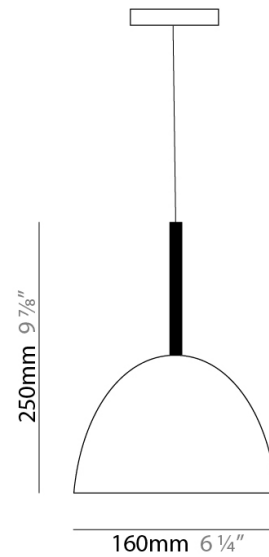

WILLY SUSPENSION

D81060

GENERAL

Series: Willy

Brand: Panzeri

Division: Design

Mounting Type: Suspension

Mounting Location: Ceiling

Subcategory: Pendant

PHYSICAL

Shape: Bell

Diameter (mm): 160

Diameter (in): 6 ¼

Height (mm): 250

Height (in): 9 7/8

Max. Overall Height (mm): 2250

Max. Overall Height (in): 88 9/16

Light Distribution: Direct

Weight (kg): 1.23

Weight (lbs): 2.7

Diffuser: Black Blown Glass

Fixture Finish: Metallic Gray

Fixture Material: Metal

ELECTRICAL

Number of Lamps: 1

Lamp Type: LED Retrofit

Lamp Shape: T4

Bulb Included: Bulb Not Included

Total Output Wattage (W): 3

Max. Wattage Per Lamp (W): 3

Lamp Base: G9

Input Voltage (V): 120

LED

OPTICAL

RATINGS AND CERTIFICATIONS

Certified By: CSA Certified to UL and CSA Standards

IP rating: IP20