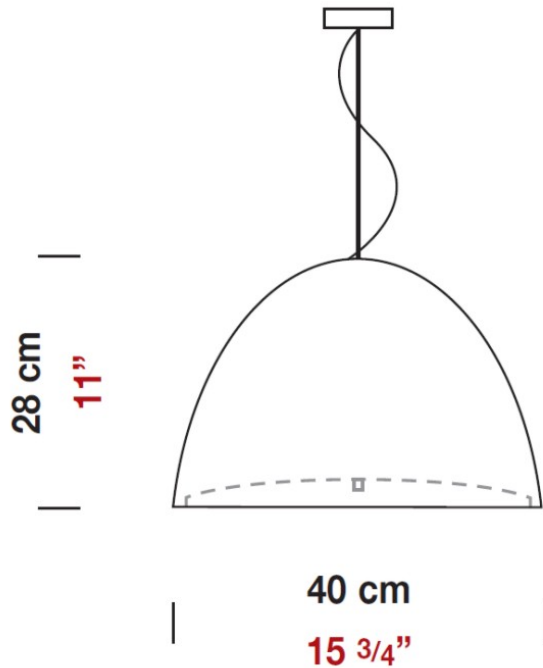

WILLY 40 SUSPENSION

D81057-BLK

GENERAL

Series: Willy

Subseries: Willy 40

Brand: Panzeri

Division: Design

Mounting Type: Suspension

Mounting Location: Ceiling

Subcategory: Pendant

PHYSICAL

Shape: Dome

Diameter (mm): 400

Diameter (in): 15 3/4

Height (mm): 280

Height (in): 11

Max. Overall Height (mm): 2280

Max. Overall Height (in): 89 3/4

Light Distribution: Direct

Weight (kg): 4.09

Weight (lbs): 9.02

Diffuser: Black Blown Glass Dome and Frosted White Glass Bottom

Fixture Finish: BLK

Holder Finish: Metallized Gray

Fixture Material: Blown Glass Lampshade

Cable Details: 2000mm (78 3/4") Long Steel Suspension Cables / 2200mm (86 5/8") Long Power Cable In Transparent PVC

ELECTRICAL

Number of Lamps: 1

Lamp Type: LED Retrofit

Lamp Shape: A19

Bulb Included: Bulb Not Included

Total Output Wattage (W): 15

Max. Wattage Per Lamp (W): 15

Lamp Base: E26

Driver Included: No

Input Voltage (V): 120

LED

OPTICAL

RATINGS AND CERTIFICATIONS

Certified By: CSA Certified to UL and CSA Standards

IP rating: IP20